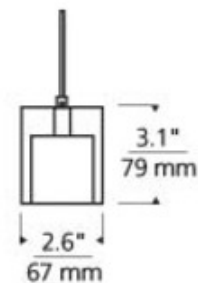

BRAND

Visual Comfort Modern

DESCRIPTION

The Cube Freejack Pendant features a classic geometric design made of pressed glass. Compatible for use with 1-circuit and 2-circuit Monorail track systems, Kable Lite or Freejack canopy. Includes one 12 volt, 35 watt JC GY6.35 halogen bipin lamp. Supplied with six feet of field-cuttable suspension cable and a Freejack connector. Freejack canopy required if used as a monopoint, sold separately. LED canopy compatible with both halogen and LED lamp options. Dimmer type dependent on system transformer (low voltage magnetic or electronic).

SHADE COLOR	Frost
BODY FINISH	Satin Nickel
WATTAGE	35W
DIMMER	Dimmable
DIMENSIONS	75.1"L x 2.6"W x 3.1"H x 2.6"D
BULB INCLUDED	
LAMP	1 x JC/GY6.35 (bipin)/35W/12V Halogen

SPEC # TLG10035

COMPANY	PROJECT	FIXTURE TYPE	APPROVED BY	DATE