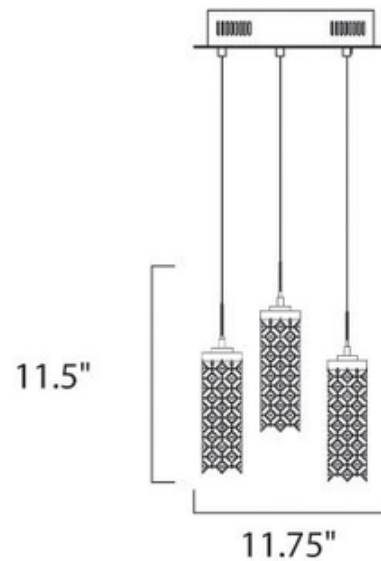

**BRAND**

Et2

**DESCRIPTION**

Shanell 3-Light LED Pendant and Canopy is available in a polished chrome finish. Pendants are available in 1-Light, 3-Light, 4-Light, 7-Light, 10-Light, and 13-Light. Also available in two different sizes. One size features a circular canopy (11-inch), the other features a rectangular canopy (24.25-inch). Three 7.5-watt, 120 volt LED bulb is included. 1,575 Lumens. dimensions: 11-inch: 11.76W x 11.5H. 24-inch: 24.25W x 11.5H. Height is adjustable.

<b>SHADE COLOR</b>	N/A
<b>BODY FINISH</b>	Polished Chrome
<b>WATTAGE</b>	22.5W
<b>DIMMER</b>	N/A
<b>DIMENSIONS</b>	11.76"W x 11.5"H
<b>BULB INCLUDED</b>	
<b>LAMP</b>	3 x LED/7.5W/120V LED

**SPEC #** ET2101317