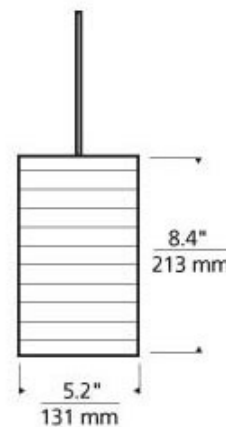

BRAND Visual Comfort Modern

DESCRIPTION

Fab Freejack Pendant features a cylinder shaped shade, constructed of Indian silk with hand rolled edges. Compatible for use with 1-circuit and 2-circuit Monorail track systems, Kable Lite or Freejack canopy. Halogen: Includes one 12 volt, 50 watt JC GY6.35 halogen bi-pin lamp. LED: Includes one 12 volt, 8 watt replaceable 90 CRI 3000K LED SORAA module. Supplied with six feet of field-cutttable suspension cable and a Freejack connector. Freejack canopy required if used as a monopoint, sold separately. LED canopy compatible with both halogen and LED lamp options. Dimmer type dependent on system transformer (low voltage magnetic or electronic).

SHADE COLOR	Almond
BODY FINISH	Satin Nickel
WATTAGE	50W
DIMMER	Dimmable
DIMENSIONS	80.4"L x 5.2"W x 8.4"H
BULB INCLUDED	
LAMP	1 x JC/GY6.35 (bipin)/50W/12V Halogen

SPEC # TLG10192

COMPANY	PROJECT	FIXTURE TYPE	APPROVED BY	DATE