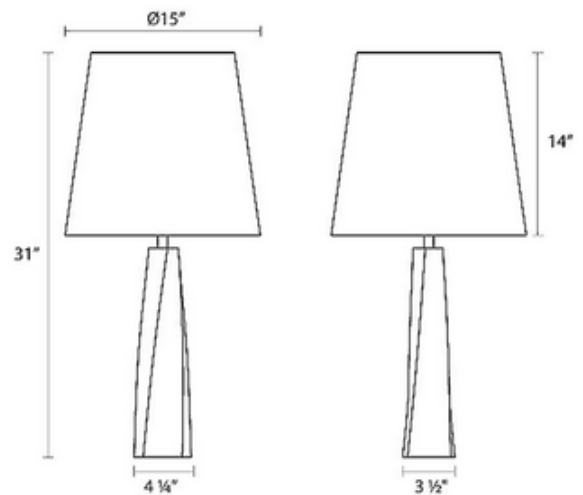

DESIGNER Robert Sonneman
BRAND SONNEMAN - A Way of Light

DESCRIPTION

Virage Table Lamp is a sleek piece, perfect in any room of your home. Available with an Off White linen shade and Satin Nickel finish. Supplied with an 8 foot cord and a 3-way socket switch. ETL listed.

SHADE COLOR	Off White
BODY FINISH	Satin Nickel
WATTAGE	150W
DIMMER	Included
DIMENSIONS	15"W x 31"H
BULB NOT INCLUDED	
LAMP	1 x A19 3-Way/Medium (E26)/150W/120V Incandescent

SPEC # SON102297

COMPANY	PROJECT	FIXTURE TYPE	APPROVED BY	DATE