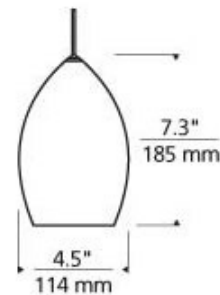

SHADE COLOR	Cobalt
BODY FINISH	Chrome
WATTAGE	50W
DIMMER	Dimmable
DIMENSIONS	79.3"L x 4.5"W x 7.3"H
BULB INCLUDED	
LAMP	1 x JC/GY6.35 (bipin)/50W/12V Halogen

SPEC # TLG10263

COMPANY	PROJECT	FIXTURE TYPE	APPROVED BY	DATE