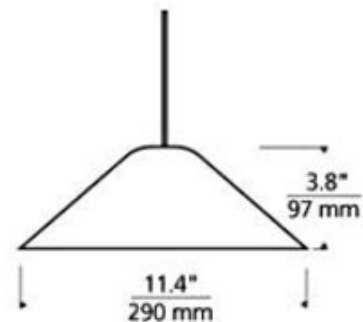

BRAND

Visual Comfort Modern

DESCRIPTION

Freejack Mini Larkspur Pendant features a cone-shaped, slumped glass shade, warm with color and pattern, highlighted with metal details. Shade available in Beach Amber or Sand. Finish in Antique Bronze, Chrome or Satin Nickel. Glass disc bottom diffuser provides a glare free light. Includes two 35 watt, 12 volt halogen bipin lamps, six feet of field-cutable suspension cable and a Freejack connector. ETL listed. Title 20 compliant. 11.4 inch diameter x 3.8 inch height x 75.8 inch length. Canopy required for use as a monopoint, sold separately.

SHADE COLOR	Sand
BODY FINISH	Chrome
WATTAGE	70W
DIMMER	Dimmable
DIMENSIONS	75.8"L x 11.4"W x 3.8"H
BULB INCLUDED	
LAMP	2 x JC/CY6.35 (bipin)/35W/12V Halogen

SPEC # TLG10421

COMPANY	PROJECT	FIXTURE TYPE	APPROVED BY	DATE