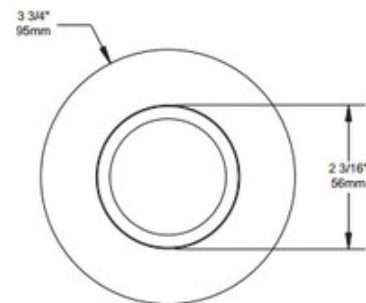

BRAND

Contrast Lighting

DESCRIPTION

T4000 3 inch low profile adjustable trim. Trim finish available in Architectural Bronze, Matte White, or Chrome. One 20-35 watt, 120 volt GU5.3 MR16 or LED equivalent bulb is required, but not included. See housing specification for dimmer information. 3.75 inch diameter x 1.25 inch height. A complete fixture includes a housing and trim, sold separately.

TRIM COLOR	N/A
BODY FINISH	Matte White
WATTAGE	35W
DIMMER	Dimmable
DIMENSIONS	3.75"W x 1.25"H
BULB NOT INCLUDED	
LAMP	1 x MR16/GU5.3 (bipin)/35W/12V Halogen 1 x MR16/GU5.3 (bipin)/12V LED

Technical Information

FUNCTION	Adjustable Accent
CEILING TYPE	Drywall with Trim
APERTURE SHAPE	Round
APERTURE SIZE	3.000"

SPEC # CLT106891

COMPANY	PROJECT	FIXTURE TYPE	APPROVED BY	DATE