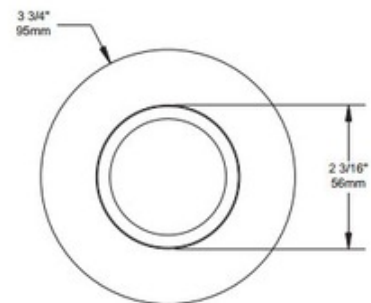

BRAND

Contrast Lighting

DESCRIPTION

T4000 3 inch low profile adjustable trim. Trim finish available in Architectural Bronze, Matte White, or Chrome. One 20-35 watt, 120 volt GU5.3 MR16 or LED equivalent bulb is required, but not included. See housing specification for dimmer information. 3.75 inch diameter x 1.25 inch height. A complete fixture includes a housing and trim, sold separately.

TRIM COLOR	N/A
BODY FINISH	Matte White
WATTAGE	35W
DIMMER	Dimmable
DIMENSIONS	3.75"W x 1.25"H
BULB NOT INCLUDED	
LAMP	1 x MR16/GU5.3 (bipin)/35W/12V Halogen 1 x MR16/GU5.3 (bipin)/12V LED

Technical Information

FUNCTION	Adjustable Accent
CEILING TYPE	Drywall with Trim
APERTURE SHAPE	Round
APERTURE SIZE	3.000"

SPEC # CLT106891

COMPANY	PROJECT	FIXTURE TYPE	APPROVED BY	DATE