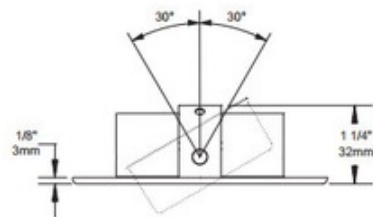

BRAND

Contrast Lighting

DESCRIPTION

T4000 3 inch low profile adjustable trim. Trim finish available in Architectural Bronze, Matte White, or Chrome. One 20-35 watt, 120 volt GU5.3 MR16 or LED equivalent bulb is required, but not included. See housing specification for dimmer information. 3.75 inch diameter x 1.25 inch height. A complete fixture includes a housing and trim, sold separately.

TRIM COLOR	N/A
BODY FINISH	Matte White
WATTAGE	35W
DIMMER	Dimmable
DIMENSIONS	3.75"W x 1.25"H
BULB NOT INCLUDED	
LAMP	1 x MR16/GU5.3 (bipin)/35W/12V Halogen 1 x MR16/GU5.3 (bipin)/12V LED

Technical Information

FUNCTION	Adjustable Accent
CEILING TYPE	Drywall with Trim
APERTURE SHAPE	Round
APERTURE SIZE	3.000"

SPEC # CLT106891

COMPANY	PROJECT	FIXTURE TYPE	APPROVED BY	DATE