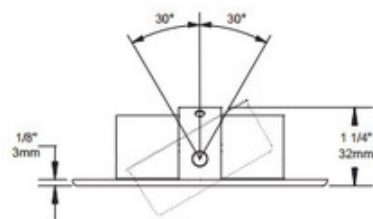

BRAND

Contrast Lighting

DESCRIPTION

T4000 3 inch low profile adjustable trim. Trim finish available in Architectural Bronze, Matte White, or Chrome. One 20-35 watt, 120 volt GU5.3 MR16 or LED equivalent bulb is required, but not included. See housing specification for dimmer information. 3.75 inch diameter x 1.25 inch height. A complete fixture includes a housing and trim, sold separately.

TRIM COLOR	N/A
BODY FINISH	Matte White
WATTAGE	35W
DIMMER	Dimmable
DIMENSIONS	3.75"W x 1.25"H
BULB NOT INCLUDED	
LAMP	1 x MR16/GU5.3 (bipin)/35W/12V Halogen 1 x MR16/GU5.3 (bipin)/12V LED

Technical Information

FUNCTION	Adjustable Accent
CEILING TYPE	Drywall with Trim
APERTURE SHAPE	Round
APERTURE SIZE	3.000"

SPEC # CLT106891

COMPANY	PROJECT	FIXTURE TYPE	APPROVED BY	DATE