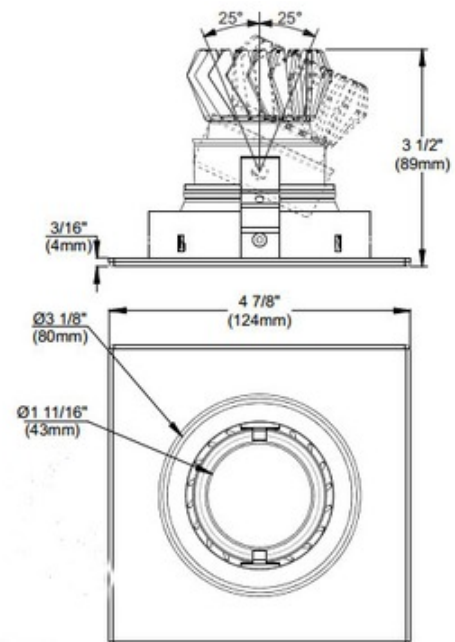

COMPANY	PROJECT	FIXTURE TYPE	APPROVED BY	DATE