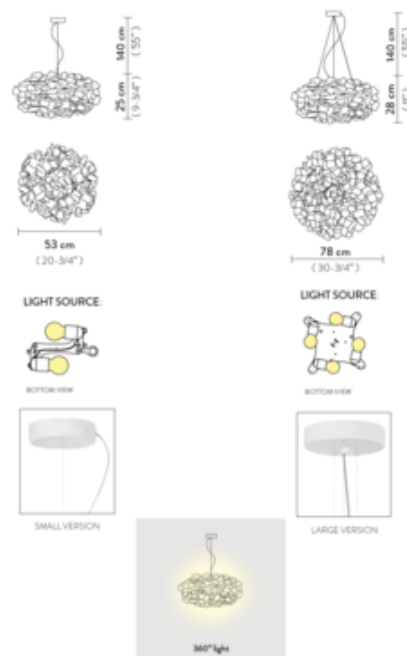

BRAND

Slamp

DESCRIPTION

The Clizia Pendant features regular lines of numerous squares of Opalflex clustered into an intricate weave of texture and style. Just as a cloud captures sunlight and radiates iridescent reflections, Clizia brings a romantic glow reminiscent of the early hours of dawn. Regular shapes, embedded in a perfect balance of transparencies and smoky reflections create a design that appears chaotic, but in reality is naturally harmonious. Available in two sizes with a White canopy and transparent cable.

SHADE COLOR	Black
BODY FINISH	White
WATTAGE	24W
DIMMER	Standard 120V
DIMENSIONS	20.75"W x 9.75"H
BULB NOT INCLUDED	
LAMP	2 x Edison/Medium (E26)/12W/120V LED

SPEC # SLP115688

COMPANY	PROJECT	FIXTURE TYPE	APPROVED BY	DATE