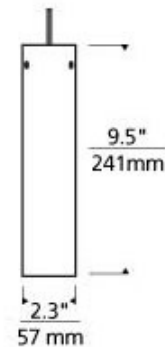

BRAND

Visual Comfort Modern

DESCRIPTION

Freejack Halogen Silva Pendant features a blown glass cylinder with a unique organic pattern in Amber with an Antique Bronze finish. Includes one 50 watt, 12 volt JC GY6.35 halogen lamp, six feet of field-cutttable suspension cable, and a Freejack connector. ETL listed. 2.3 inch diameter x 9.5 inch height x 81.5 inch overall length. Image shows fixture with Satin Nickel finish.

SHADE COLOR	Amber
BODY FINISH	Antique Bronze
WATTAGE	50W
DIMMER	Dimmable
DIMENSIONS	81.5"L x 2.3"W x 9.5"H
BULB INCLUDED	
LAMP	1 x JC/G6.35/50W/12V Halogen

SPEC # TLG11822

COMPANY

PROJECT

FIXTURE TYPE

APPROVED BY