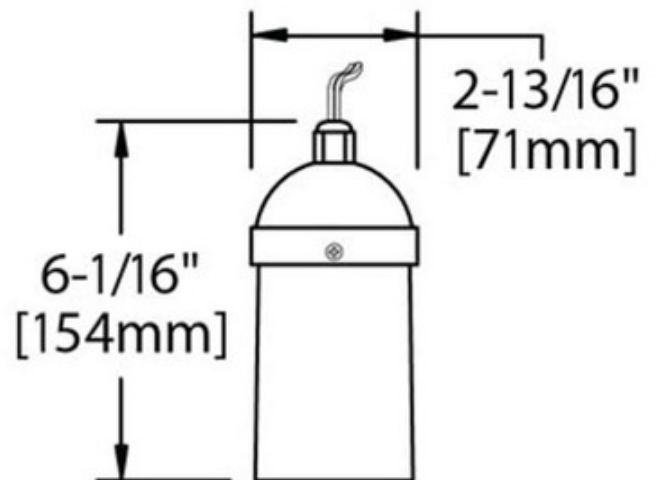

**BRAND**

Hadco by Signify

**DESCRIPTION**

DRL1 7 Watt 35 Degree Flood LED Downlight Pendant is fabricated with a cast aluminum top cap and aluminum body with a 5 foot stainless suspension cable. Thermoset polyester powdercoat finish in Black or Verde. Clear tempered glass lens. Includes One 7 watt 3000K color temperature GU5.3 MR16 LED lamp. 25,000 hour average lamp life. Available with a 25 degree narrow flood or 35 degree flood beam angle option. Pre-wired with 6 foot pigtail of 18-2 AWG wire. Includes low voltage quick connector LVC3 for easy hook up to the low voltage supply wire not included. 2.8 inch diameter x 6 inches high. ETL listed for wet locations. Requires remote transformer, sold separately.

<b>SHADE COLOR</b>	N/A
<b>BODY FINISH</b>	Verde
<b>WATTAGE</b>	7W
<b>DIMMER</b>	Dimmable
<b>DIMENSIONS</b>	2.8"W x 6"H
<b>INTEGRATED LED MODULE</b>	
<b>LAMP</b>	MR16/GU5.3 (bipin)/7W/12V LED

*Technical Information*

<b>LAMP COLOR</b>	2700K
-------------------	-------

**SPEC #** HAD119448

COMPANY	PROJECT	FIXTURE TYPE	APPROVED BY	DATE