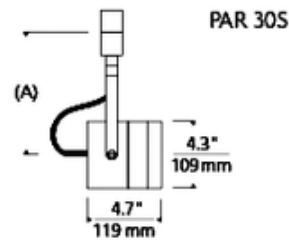

BRAND Visual Comfort Modern

DESCRIPTION

Power Jack Spot PAR30S Head is made of die-cast aluminum available in Satin Nickel or White finish. Features vertical and horizontal locking mechanisms, pivots vertically 180 degrees and rotates horizontally 350 degrees. One 120 volt, PAR30S short medium base halogen lamp up to 75 watts is required, but not included. Holds up to two lenses or louvers, sold separately. ETL listed. 4.3 inch diameter x 4.7 inch depth x 6.4 inch or 11.1 inch stem length. Requires Power Jack Canopy, sold separately.

SHADE COLOR	N/A
BODY FINISH	Satin Nickel
WATTAGE	75W
DIMMER	Standard 120V
DIMENSIONS	6.4"L x 4.3"W x 4.7"D
BULB NOT INCLUDED	
LAMP	1 x PAR30S/Medium (E26)/75W/120V Halogen

SPEC # TLG12883

COMPANY	PROJECT	FIXTURE TYPE	APPROVED BY	DATE