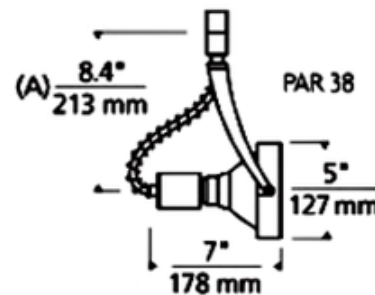

BRAND Visual Comfort Modern

DESCRIPTION

Power Jack Sportster Incandescent PAR38 is a versatile die-cast aluminum head which pivots vertically 180 degrees, rotates horizontally 350 degrees. Features vertical and horizontal locking mechanisms. Finish in Satin Nickel or White. Requires 120 volt PAR38 medium base lamp up to 120 watts, not included. Dimmable with standard incandescent dimmer. May be accessorized with Sportster Louver Lens Holder, sold separately. Requires Power Jack Canopy, sold separately. ETL listed. Dimensions: 5 inch width x 7 inch depth x 8.4 inch or 11.1 inch length.

SHADE COLOR	N/A
BODY FINISH	Satin Nickel
WATTAGE	120W
DIMMER	Standard 120V
DIMENSIONS	8.4"L x 5"W x 7"D
BULB NOT INCLUDED	
LAMP	1 x PAR38/Medium (E26)/120W/120V Halogen 1 x PAR38/Medium (E26)/120V LED