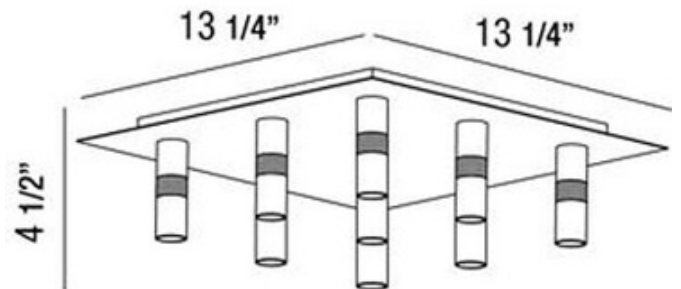

**BRAND**

Eurofase

**DESCRIPTION**

Sphere Flushmount features a clear frosted glass shade with a chrome finish. Nine 2.3 watt, 120 volt LED module comes included. Color temperature 3200K, 1287 lumens. Dimmable with an Electronic dimmer. Dimensions: 13.25 inch width x 4.5 inch height x 13.25 inch length.

SHADE COLOR	N/A
BODY FINISH	Chrome
WATTAGE	20.7W
DIMMER	Low Voltage Electronic
DIMENSIONS	13.25"L x 13.25"W x 4.5"H
INTEGRATED LED MODULE	
LAMP	9 x LED/2.3W/120V LED

SPEC # EUFI30668

COMPANY

PROJECT

FIXTURE TYPE