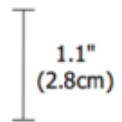

BRAND

PureEdge Lighting

DESCRIPTION

Channel Suspension Adjustable Power T-Bar Clip mounts rigid or adjustable aircraft cables to T-Bar grid ceilings. Available as adjustable power and non-power versions. Finish in Black or White. .5 inch diameter x 1.1 inch height. 9/16 and 15/16 inch. Includes clip only.

Shown in: Black

SHADE COLOR	N/A
BODY FINISH	Black
WATTAGE	N/A
DIMMER	N/A
DIMENSIONS	0.5"W x 1.1"H
LAMP	N/A

ADJUSTABLE POWER

SPEC # EDG136333

COMPANY	PROJECT	FIXTURE TYPE	APPROVED BY	DATE