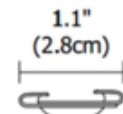

BRAND

PureEdge Lighting

DESCRIPTION

Channel Suspension Adjustable Power T-Bar Clip mounts rigid or adjustable aircraft cables to T-Bar grid ceilings. Available as adjustable power and non-power versions. Finish in Black or White. .5 inch diameter x 1.1 inch height. 9/16 and 15/16 inch. Includes clip only.

Shown in: Black

SHADE COLOR	N/A
BODY FINISH	Black
WATTAGE	N/A
DIMMER	N/A
DIMENSIONS	0.5"W x 1.1"H
LAMP	N/A

ADJUSTABLE POWER

SPEC # EDG136333

COMPANY	PROJECT	FIXTURE TYPE	APPROVED BY	DATE