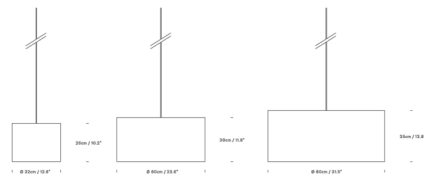

Specifications

COLOR Natural
BODY FINISH Satin Nickel
WATTAGE 12W
DIMMER Standard 120V
DIMENSIONS 23.6"W x 11.8"H
INTEGRATED LED MODULE 1 x LED/12W/120V LED
COUNTRY OF ORIGIN China

Technical Information

PRODUCT DIMENSIONS Canopy: 5.51 inch diameter x 1.57 inch height
COLOR RENDERING 90 CRI
LAMP COLOR 3000K
LUMENS/WATT 75.00
LUMINOUS FLUX 900 lumens

Notes: