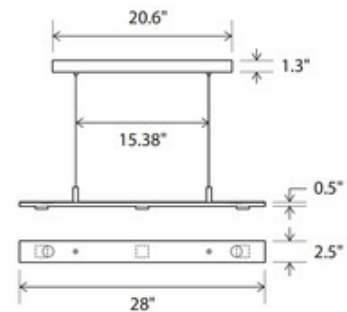

COMPANY	PROJECT	FIXTURE TYPE	APPROVED BY	DATE