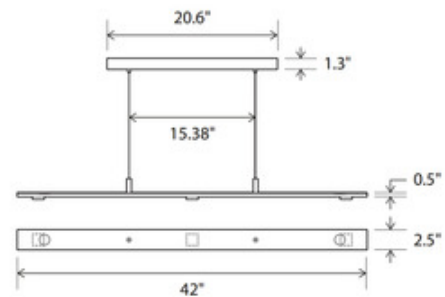

Shown in: Brushed Aluminum

SHADE COLOR	N/A
BODY FINISH	Brushed Aluminum
WATTAGE	16W
DIMMER	Low Voltage Electronic
DIMENSIONS	28"W x 0.5"H x 2.5"D
INTEGRATED LED MODULE	
LAMP	1 x LED/16W/120-277V LED

Technical Information

LUMINOUS FLUX	1720 lumens
LUMENS/WATT	107.50
LAMP COLOR	2700K
COLOR RENDERING	90 CRI

SPEC # CER157284

COMPANY	PROJECT	FIXTURE TYPE	APPROVED BY	DATE