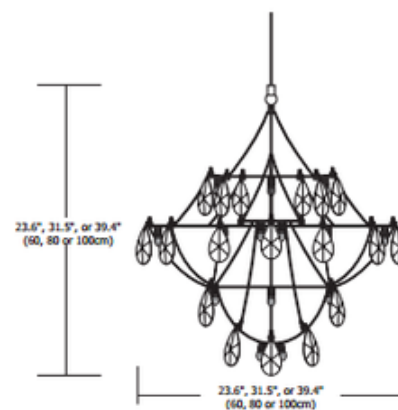

BRAND

PureEdge Lighting

DESCRIPTION

Crystal Galaxy Chandelier with Downlight features hanging crystals and a Satin Nickel finish. Includes 2 watt 12 volt E10 Krypton lamps plus one 12 volt 20 watt AR11 DC Bayonet downlight. Dimensions: 31.5 inch width x 31.5 inch height. Includes 72 inch suspension cable with overall height adjustable to 78.74 inches. Includes magnetic transformer and is dimmable with Lutron Maestro MALV low voltage magnetic dimmer control, sold separately. ETL listed.

SHADE COLOR	Crystal
BODY FINISH	Satin Nickel
WATTAGE	110W
DIMMER	Low Voltage Magnetic
DIMENSIONS	23.6"W x 23.6"H
BULB INCLUDED	
LAMP	45 x T3.25/E10/2W/12V Krypton Xenon 1 x AR11/D.C. Bayonet (BA15D)/20W/12V Halogen