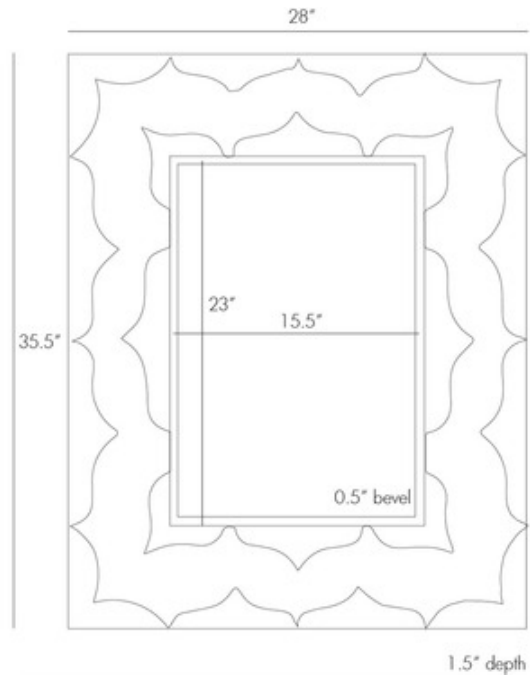

COMPANY

PROJECT

FIXTURE TYPE

APPROVED BY

DATE