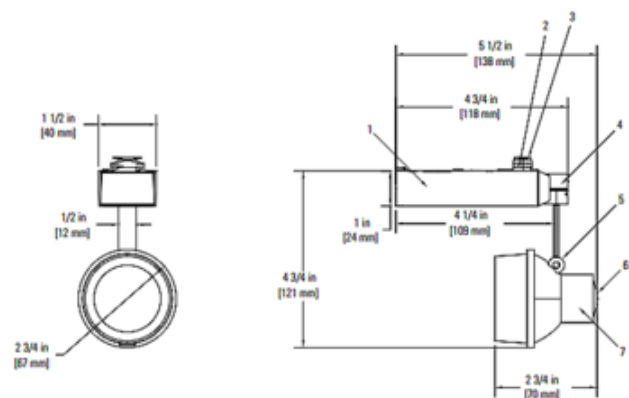

COMPANY	PROJECT	FIXTURE TYPE	APPROVED BY	DATE