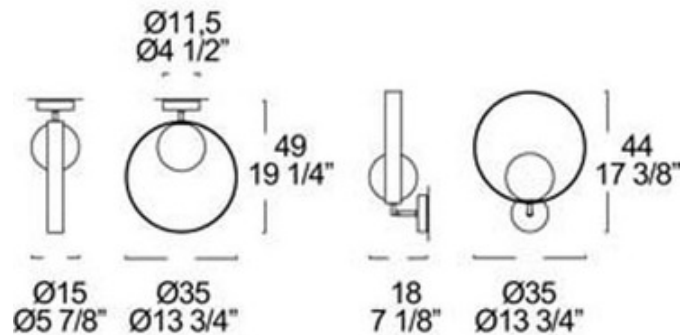

### DESCRIPTION

Giuko 1 wall / ceiling mount features a hand-blown satin white glass diffuser. Ring finish available in chrome, ebony and maple. Available in a pendant, suspension, wall/ceiling mount, table and floor lamp version. One 75 watt, 120 volt, JCD Type G9 halogen lamp included. General light distribution. CE and UL listed. Made in Italy. Ceiling mount: 13.75W x 19.25H x 5.88L. Wall mount: 13.75W x 17.38H x 7.13 inch depth.

SHADE COLOR	White
BODY FINISH	Maple
WATTAGE	40W
DIMMER	Standard 120V
DIMENSIONS	5.88"L x 13.75"W x 19.25"H
BULB INCLUDED	
LAMP	1 x JCD/G9/40W/120V Halogen

SPEC #

LEU1949

COMPANY

PROJECT

FIXTURE TYPE

APPROVED BY