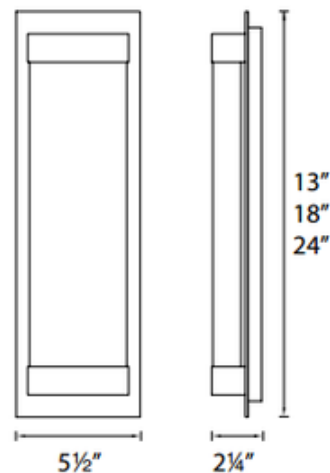

BRAND

WAC Lighting

DESCRIPTION

Mythical Wall Light features a simple modern design with one inch solid crystal block illuminated from within the frame creating magnificent sparkles as the bubbles within catch the light. Finish in Polished Nickel. Available in three sizes. Small: One 6 watt 3000K with 415 total/70 delivered lumens. 5.5 inch width x 13 inch height x 2.25 inch depth. Medium: One 10.5 watt 3000K 90CRI LED with 830 total/140 delivered lumens. 5.5 inch width x 18 inch height x 2.25 inch depth. Large: One 15.5 watt 3000K 90CRI LED with 830 total/160 delivered lumens. 5.5 inch width x 24 inch height x 2.25 inch depth. No driver or transformer needed. Electronic low voltage dimming. 80,000 hour average lamp life. ETL listed for damp locations. ADA compliant.

Shown in: Polished Nickel / Crystal

SHADE COLOR	Crystal
BODY FINISH	Polished Nickel
WATTAGE	6W
DIMMER	Low Voltage Electronic
DIMENSIONS	5.5"W x 13"H x 2.25"D
INTEGRATED LED MODULE	
LAMP	1 x LED/6W/120V LED

Technical Information

LUMINOUS FLUX	415 lumens
LUMENS/WATT	69.17
COLOR RENDERING	90 CRI

SPEC # WAC196924

COMPANY	PROJECT	FIXTURE TYPE	APPROVED BY	DATE