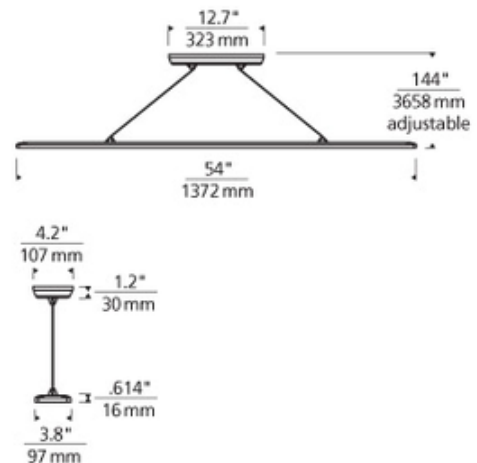

BRAND Visual Comfort Modern

DESCRIPTION

Parallax LED Suspension features an ultra-thin aluminum and acrylic body which houses 30 high-powered LEDs. Available in Black. Includes 40 watts, 2770 net lumen, 3000K color temperature LED. Both finish options ship with Satin Nickel canopy and 12 feet of field adjustable suspension cable. ETL listed. Dimensions: 54 inch length x 3.8 inch depth x 144 inch maximum overall height.

SHADE COLOR	White
BODY FINISH	Satin Nickel
WATTAGE	40W
DIMMER	Low Voltage Electronic
DIMENSIONS	54"L x 3.8"W
INTEGRATED LED MODULE	
LAMP	1 x LED/40W/120V LED

SPEC # TLG198499

COMPANY	PROJECT	FIXTURE TYPE	APPROVED BY	DATE