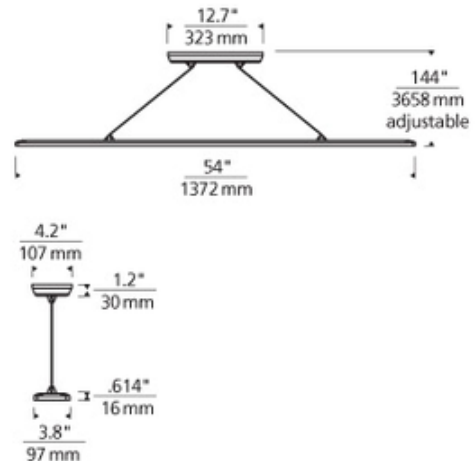

BRAND

Visual Comfort Modern

DESCRIPTION

Parallax LED Suspension features an ultra-thin aluminum and acrylic body which houses 30 high-powered LEDs. Available in Black. Includes 40 watts, 2770 net lumen, 3000K color temperature LED. Both finish options ship with Satin Nickel canopy and 12 feet of field adjustable suspension cable. ETL listed. Dimensions: 54 inch length x 3.8 inch depth x 144 inch maximum overall height.

SHADE COLOR	White
BODY FINISH	Satin Nickel
WATTAGE	40W
DIMMER	Low Voltage Electronic
DIMENSIONS	54"L x 3.8"W
INTEGRATED LED MODULE	
LAMP	1 x LED/40W/120V LED

SPEC # TLG198499

COMPANY	PROJECT	FIXTURE TYPE	APPROVED BY	DATE