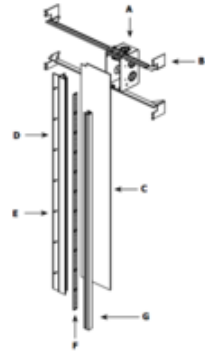

COMPANY	PROJECT	FIXTURE TYPE	APPROVED BY	DATE