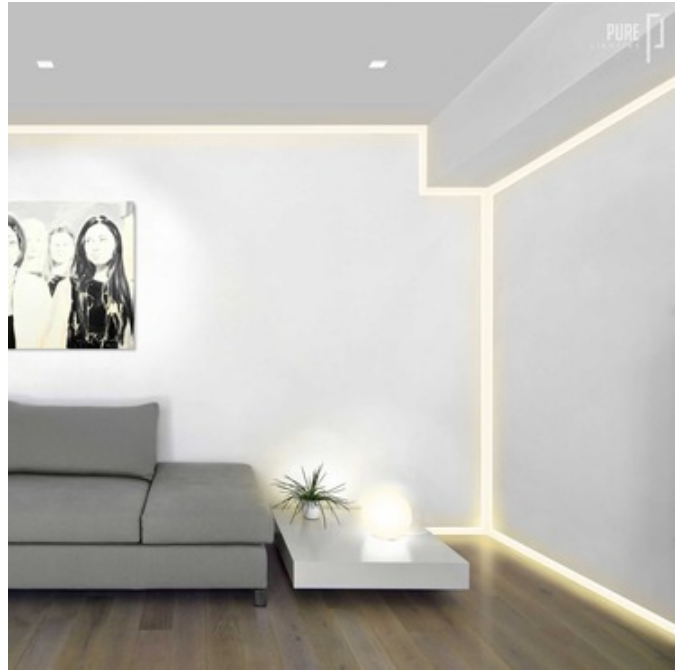

DESIGNER

Gregory Kay

BRAND

PureEdge Lighting

DESCRIPTION

Verge Wall is a slim plaster-in aluminum channel with a 4 inch paintable aluminum backer plate. The channel highlights the transition where two drywall surfaces verge together, while emitting ambient illumination. Mounts directly to studs without joist modification and plasters into 5/8 inch or thicker drywall. Verge houses a single row of commercial grade LEDs available in a spectrum of color temperatures. Consumes 2.5 LED watts per foot and is sold in 5 foot increments up to 40 feet. Verge may be field-cut to any length. May be powered using a Class 2 electronic low voltage (ELV) or 0-10V power supply. For indoor applications only. Included components: Junction Box, Adjustable Mounting Bars, Verge Wall Channel(s), Backer Plate, Drywall Screws, LED Soft Strip, and Lens(es). A VG-IRE-JBOX rough-in junction box is available to rough-in electrical before drywall installation (included and sold separately). ETL listed. Suitable for damp locations. 5 year pro-rated warranty. Required power supply, dimmer control, and optional mounting accessories sold separately. Product is built to order. Note: Limited quantities available.

SHADE COLOR	N/A
BODY FINISH	Aluminum
WATTAGE	12.5W
DIMMER	Low Voltage Electronic
DIMENSIONS	60"L x 0.62"W x 4"H
INTEGRATED LED MODULE	
LAMP	5 x LED/2.5W/24V LED

Technical Information

LUMINOUS FLUX	930 lumens
LUMENS/WATT	372.00
LAMP COLOR	2200K
COLOR RENDERING	85 CRI

SPEC # EDG203622