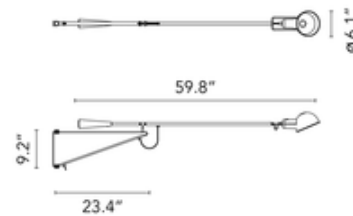

DESIGNER

Paolo Rizzatto

BRAND

FLOS

DESCRIPTION

The Mod 265 Swing Arm Plug In Wall Lamp seems to defy gravity as it extends far into your space, balanced on a minimal wall bracket. It offers direct lighting which can be aimed by adjusting the long pivoting arm and 360 degree rotatable lamp head. Made of painted steel and a cast iron counterweight, this fixture carries a sleek profile that works well in contemporary living rooms, dining areas, or bedrooms. On/off switch on socket holder.

Shown in: Black / Black

SHADE COLOR	Black
BODY FINISH	Black
WATTAGE	9W
DIMMER	N/A
DIMENSIONS	80.8"W x 13.7"H x 33.4"D
BULB NOT INCLUDED	
LAMP	1 x A19/Medium (E26)/9W/120V LED

SPEC #

FLO23193

59.8" Lamp

80.8" Lamp