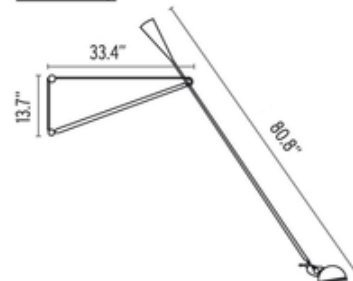

DESIGNER

Paolo Rizzatto

BRAND

FLOS

DESCRIPTION

The Mod 265 Swing Arm Plug In Wall Lamp seems to defy gravity as it extends far into your space, balanced on a minimal wall bracket. It offers direct lighting which can be aimed by adjusting the long pivoting arm and 360 degree rotatable lamp head. Made of painted steel and a cast iron counterweight, this fixture carries a sleek profile that works well in contemporary living rooms, dining areas, or bedrooms. On/off switch on socket holder.

Shown in: Black / Black

SHADE COLOR	Black
BODY FINISH	Black
WATTAGE	9W
DIMMER	N/A
DIMENSIONS	80.8"W x 13.7"H x 33.4"D
BULB NOT INCLUDED	
LAMP	1 x A19/Medium (E26)/9W/120V LED

SPEC #

FLO23193

59.8" Lamp

80.8" Lamp