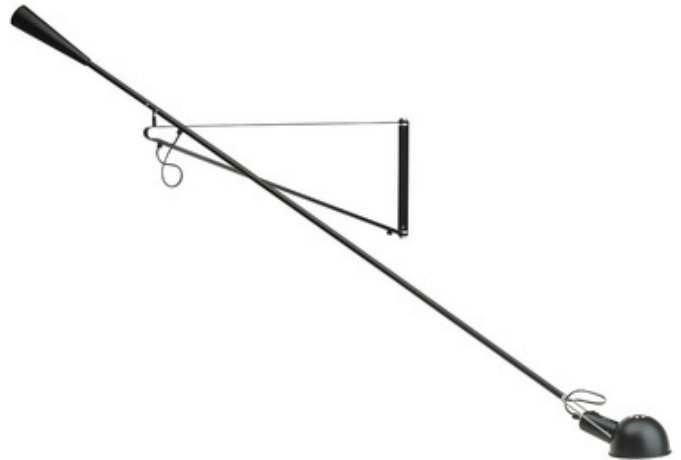

DESIGNER

Paolo Rizzatto

BRAND

FLOS

DESCRIPTION

The Mod 265 Swing Arm Plug In Wall Lamp seems to defy gravity as it extends far into your space, balanced on a minimal wall bracket. It offers direct lighting which can be aimed by adjusting the long pivoting arm and 360 degree rotatable lamp head. Made of painted steel and a cast iron counterweight, this fixture carries a sleek profile that works well in contemporary living rooms, dining areas, or bedrooms. On/off switch on socket holder.

Shown in: Black / Black

SHADE COLOR	Black
BODY FINISH	Black
WATTAGE	9W
DIMMER	N/A
DIMENSIONS	80.8"W x 13.7"H x 33.4"D
BULB NOT INCLUDED	
LAMP	1 x A19/Medium (E26)/9W/120V LED

SPEC #

FLO23193

59.8" Lamp

80.8" Lamp