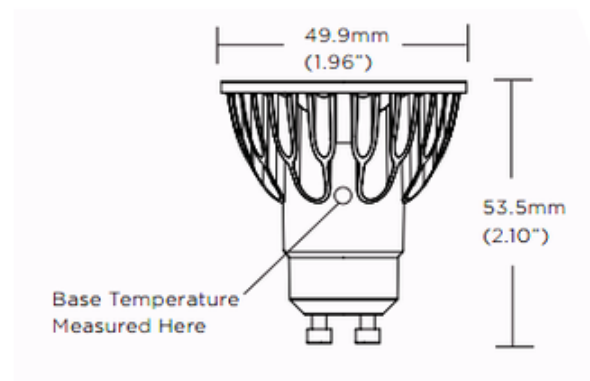

COMPANY	PROJECT	FIXTURE TYPE	APPROVED BY	DATE