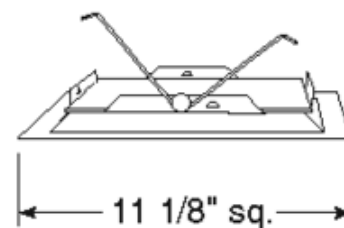

BRAND

Juno Lighting

DESCRIPTION

70 Series 10 Inch Square Crystal Diffuser Trim features a crystal diffuser with a White trim finish. One 120 volt, A19 or A21 medium base incandescent/halogen or LED equivalent is required, but not included. Lamp type and wattage dependent on housing/trim combination (see attached Juno manufacturer specification). A complete fixture includes a housing and trim, sold separately.

TRIM COLOR	Crystal
BODY FINISH	White
WATTAGE	72W
DIMMER	Dimmable
DIMENSIONS	11.1"W x 11.1"D

BULB NOT INCLUDED

LAMP	1 x A19/Medium (E26)/72W/120V Incandescent
	1 x A19/Medium (E26)/120V Incandescent
	1 x A19/Medium (E26)/120V LED
	1 x A21/Medium (E26)/120V Incandescent
	1 x A21/Medium (E26)/120V LED

Technical Information

FUNCTION	Decorative
CEILING TYPE	Drywall with Trim
APERTURE SHAPE	Square
APERTURE SIZE	10.000"

SPEC #	JUN25788
---------------	----------

COMPANY	PROJECT	FIXTURE TYPE	APPROVED BY	DATE