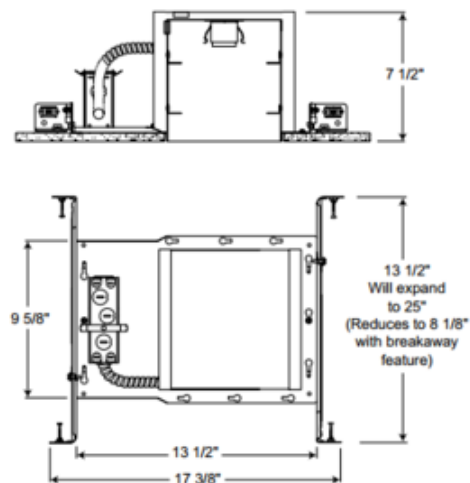

**BRAND**

Juno Lighting

**DESCRIPTION**

IC2 6 Inch IC New Construction Housing allows higher wattage and better lamp image cut-off. Features an energy efficient sealed inner housing, double wall housing construction. IC designation allows for housing to be completely covered with insulation. Housing is vertically adjustable to accommodate up to a 1 inch ceiling. The energy efficient housing features an Air-Loc installation (gasket sold separately) to stop infiltration and exfiltration of air, reducing heating and air-cooling costs. Trims shown with Air-Loc symbol do not require a gasket. Lamp type and wattage dependent on housing/trim combination (see attached manufacturer specification). UL listed for through-branch wiring and damp locations. 17.4 inch length x 9.6 inch width x 7.5 inch height. A complete fixture requires a housing and trim, sold separately.

Shown in: Aluminum

<b>TRIM COLOR</b>	N/A
<b>BODY FINISH</b>	Aluminum
<b>WATTAGE</b>	65W
<b>DIMMER</b>	Dimmable
<b>DIMENSIONS</b>	17.4"L x 9.6"W x 7.5"H
<b>BULB NOT INCLUDED</b>	
<b>LAMP</b>	1 x BR30/Medium (E26)/65W/120V Incandescent 1 x A19/Medium (E26)/120V LED 1 x PAR20/Medium (E26)/120V Halogen 1 x PAR20/Medium (E26)/120V LED 11 x R20/Medium (E26)/120V Incandescent

*Technical Information*

<b>CEILING TYPE</b>	Drywall with Trim
<b>HOUSING TYPE</b>	New construction IC
<b>HOUSING HEIGHT</b>	8"
<b>PRODUCT DIMENSIONS</b>	Cutout: 6.88 inch

**SPEC #** JUN25874

6 7/8" CEILING CUTOUT