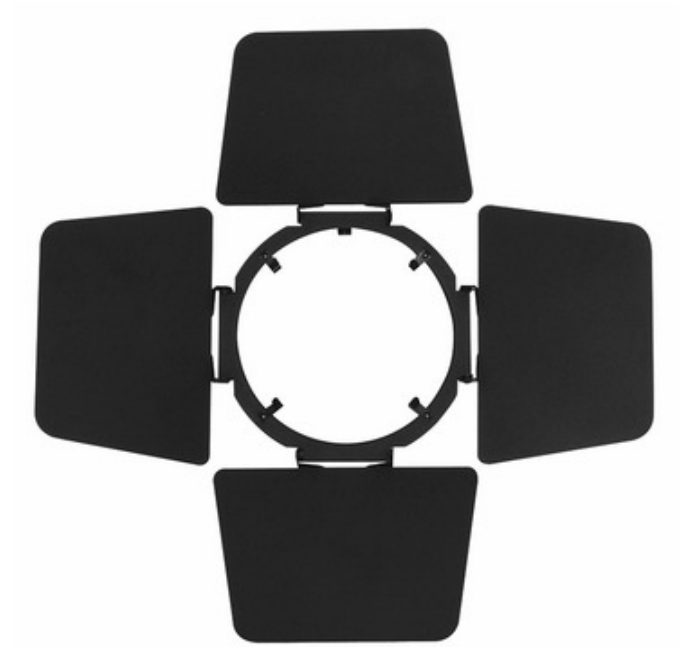

BRAND

Juno Lighting

DESCRIPTION

T7470 Barn Door Accessory for use with Juno Flex12 TF130, Trac12 TL117, TL130, TL301, Universal T401 and Trapezia T630 that use MR16 lamps with cover glass. Also requires T7400 Accessory Holder, sold separately.

SHADE COLOR	N/A
BODY FINISH	Black
WATTAGE	N/A
DIMMER	N/A
DIMENSIONS	2"W
LAMP	N/A

SPEC # JUN26311

COMPANY	PROJECT	FIXTURE TYPE	APPROVED BY	DATE