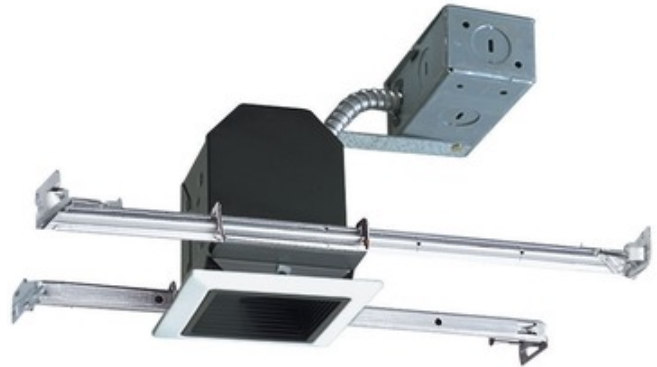

BRAND

Juno Lighting

DESCRIPTION

TC19 3 inch square mini-downlight fixture is designed for use in non-insulated areas. If installed where insulation is present, the insulation must be pulled back 3 inches from all sides of the housing. Shipped as a complete unit with a White trim and Black baffle. Suitable for new or remodel installation. One 60 watt, 120 volt PAR16 lamp or LED equivalent is required, but not included. UL listed for through-branch wiring and damp locations. 13.5 inch length x 7.9 inch width x 5.9 inch height.

TRIM COLOR	N/A
BODY FINISH	White / Black Alzak
WATTAGE	60W
DIMMER	Dimmable
DIMENSIONS	13.5"L x 7.9"W x 5.9"H
BULB NOT INCLUDED	
LAMP	1 x PAR16/Medium (E26)/60W/120V Halogen 1 x PAR16/Medium (E26)/120V LED

Technical Information

FUNCTION	Downlight
CEILING TYPE	Drywall with Trim
HOUSING TYPE	New Construction NON IC
HOUSING HEIGHT	6"
APERTURE SHAPE	Square
APERTURE SIZE	2.500"

SPEC # JUN26379

3 1/4" SQ. CEILING CUTOUT