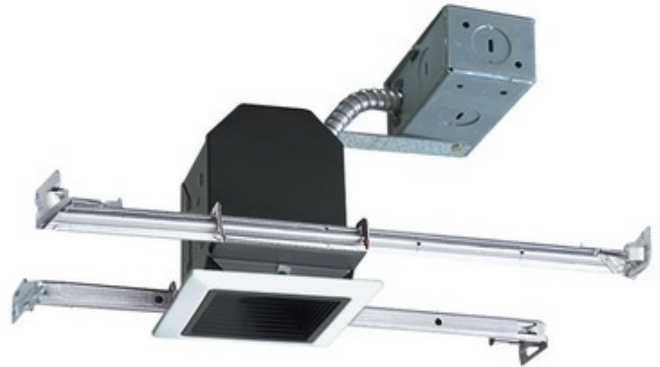

BRAND

Juno Lighting

DESCRIPTION

TC19 3 inch square mini-downlight fixture is designed for use in non-insulated areas. If installed where insulation is present, the insulation must be pulled back 3 inches from all sides of the housing. Shipped as a complete unit with a White trim and Black baffle. Suitable for new or remodel installation. One 60 watt, 120 volt PAR16 lamp or LED equivalent is required, but not included. UL listed for through-branch wiring and damp locations. 13.5 inch length x 7.9 inch width x 5.9 inch height.

TRIM COLOR	N/A
BODY FINISH	White / Black Alzak
WATTAGE	60W
DIMMER	Dimmable
DIMENSIONS	13.5"L x 7.9"W x 5.9"H
BULB NOT INCLUDED	
LAMP	1 x PAR16/Medium (E26)/60W/120V Halogen 1 x PAR16/Medium (E26)/120V LED

Technical Information

FUNCTION	Downlight
CEILING TYPE	Drywall with Trim
HOUSING TYPE	New Construction NON IC
HOUSING HEIGHT	6"
APERTURE SHAPE	Square
APERTURE SIZE	2.500"

SPEC # JUN26379

3 1/4" SQ. CEILING CUTOUT