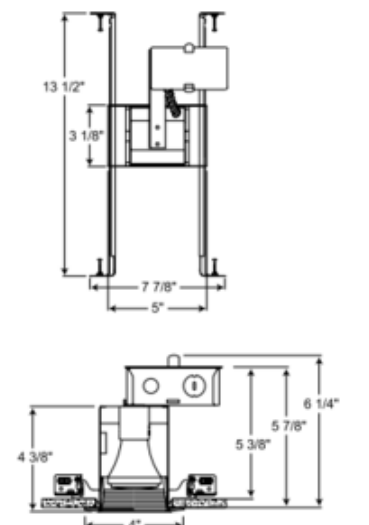

BRAND

Juno Lighting

DESCRIPTION

TC19 3 inch square mini-downlight fixture is designed for use in non-insulated areas. If installed where insulation is present, the insulation must be pulled back 3 inches from all sides of the housing. Shipped as a complete unit with a White trim and Black baffle. Suitable for new or remodel installation. One 60 watt, 120 volt PAR16 lamp or LED equivalent is required, but not included. UL listed for through-branch wiring and damp locations. 13.5 inch length x 7.9 inch width x 5.9 inch height.

TRIM COLOR	N/A
BODY FINISH	White / Black Alzak
WATTAGE	60W
DIMMER	Dimmable
DIMENSIONS	13.5"L x 7.9"W x 5.9"H
BULB NOT INCLUDED	
LAMP	1 x PAR16/Medium (E26)/60W/120V Halogen 1 x PAR16/Medium (E26)/120V LED

Technical Information

FUNCTION	Downlight
CEILING TYPE	Drywall with Trim
HOUSING TYPE	New Construction NON IC
HOUSING HEIGHT	6"
APERTURE SHAPE	Square
APERTURE SIZE	2.500"

SPEC # JUN26379

3 1/4" SQ. CEILING CUTOUT