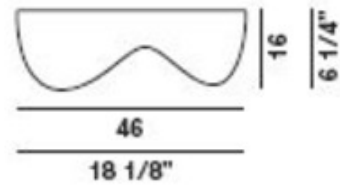

**DESIGNER**

Karim Rashid

**BRAND**

Foscarini

**DESCRIPTION**

The Blob S wall/ceiling fixture in white molded polypropylene is a unique shaped fixture perfect for any decor. Available in a table lamp. One 24 watt 120 volt T5 2G11 fluorescent lamp required. General light distribution. Fixture is 18.13W x 6.25H.

<b>SHADE COLOR</b>	White
<b>BODY FINISH</b>	N/A
<b>WATTAGE</b>	24W
<b>DIMMER</b>	Not Dimmable
<b>DIMENSIONS</b>	18.13"W x 6.25"H
<b>BULB NOT INCLUDED</b>	
<b>LAMP</b>	1 x T5/2G11/24W/120V Compact Fluorescent