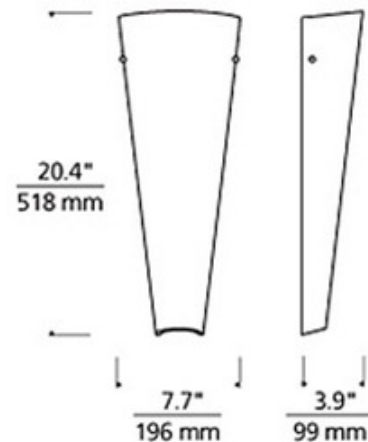

**BRAND** Visual Comfort Modern

**DESCRIPTION**

Larkspur Wall Sconce features a slumped glass shade embedded with a soft textured pattern and highlighted with metal detail. Glass Shade available in Surf White. Finish available in Satin Nickel. Provides ambient up and down light. One 75 watt, 120 volt medium base T8 lamp is required, but not included. ETL listed. ADA compliant.

<b>SHADE COLOR</b>	Beach Amber
<b>BODY FINISH</b>	Satin Nickel
<b>WATTAGE</b>	53W
<b>DIMMER</b>	Standard 120V
<b>DIMENSIONS</b>	7.7"W x 20.4"H x 3.9"D
<b>BULB NOT INCLUDED</b>	
<b>LAMP</b>	1 x T10/Medium (E26)/53W/120V Halogen