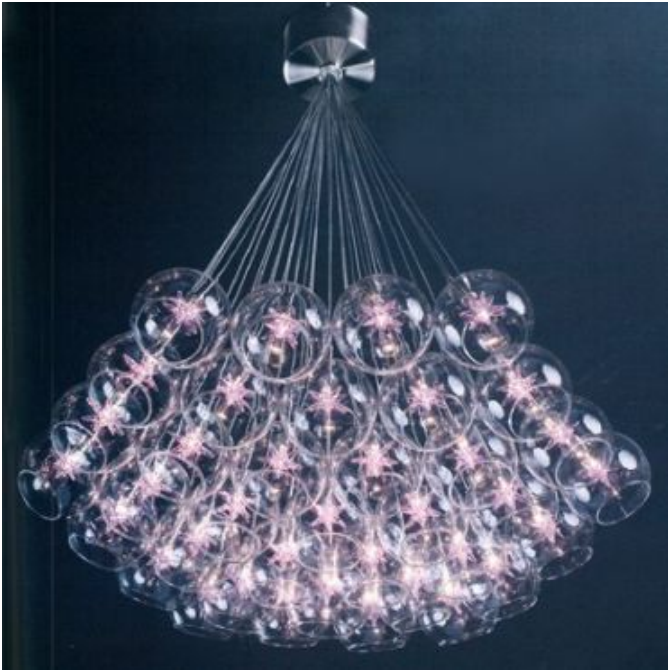

BRAND

Et2

SHADE COLOR	Clear / Violet
BODY FINISH	Satin Nickel
WATTAGE	370W
DIMMER	Low Voltage Electronic
DIMENSIONS	33"W x 6"H
BULB INCLUDED	
LAMP	37 x JC/G4 (bipin)/10W/12V Krypton Xenon
SPEC #	ET2376

COMPANY	PROJECT	FIXTURE TYPE	APPROVED BY	DATE