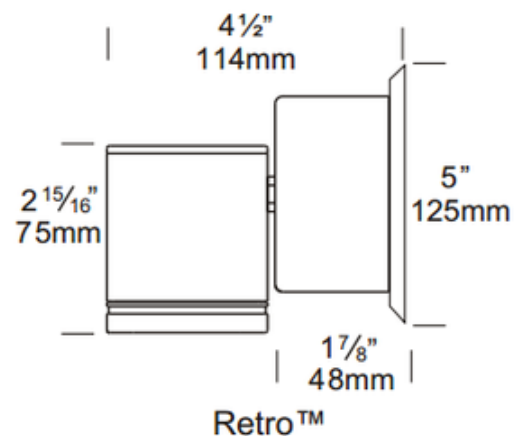

BRAND

Hunza Lighting

DESCRIPTION

Wall Retro Outdoor Down Light Wall is a wall mounted luminaire with a fixed head to give a dramatic washlighting effect on walls. It can be directed either downward or upward. The Retro is a line voltage option suited to an installation where mounting a transformer is a problem or when replacing an existing fixture. The base depth increases 1.9 inches to accommodate the encapsulated dimmable electronic transformer. All USA Retro wall mount fixtures are supplied with a wide backplate designed to suit a standard 3/0 or 4/0 junction box. Finish in solid Copper with a clear tempered stepped glass lens and high temperature silicon gaskets. Includes one 20 watt 12 volt GU5.3 MR16 halogen lamp. UL listed. IP66 rated for wet locations. Made in New Zealand.

SHADE COLOR	N/A
BODY FINISH	Copper
WATTAGE	20W
DIMMER	N/A
DIMENSIONS	3"W x 2.94"H x 4.5"D
BULB INCLUDED	
LAMP	1 x MR16/GU5.3 (bipin)/20W/12V Halogen 1 x MR16/GU5.3 (bipin)/12V LED

SPEC # HUZ38330

COMPANY	PROJECT	FIXTURE TYPE	APPROVED BY	DATE