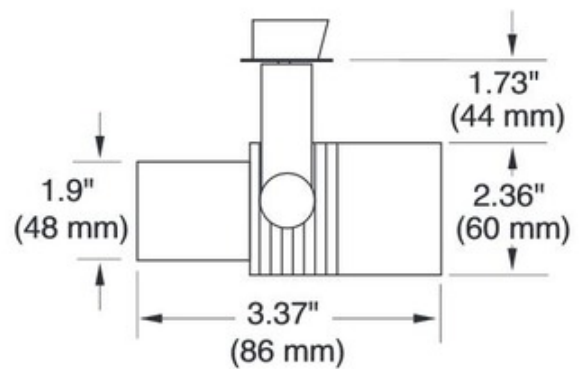

BRAND

Lightology Collection

DESCRIPTION

Micro Cylinder track head features an adjustable head for creating specific or general illumination. Finish available in White. One 50 watt, 12 volt, GU5.3 MR16 halogen lamp is required, but not included. UL listed for wet locations.

SHADE COLOR	N/A
BODY FINISH	Black
WATTAGE	50W
DIMMER	Dimmable
DIMENSIONS	2.3"W x 3.37"H
BULB NOT INCLUDED	
LAMP	1 x MR16/GU5.3 (bipin)/50W/12V Halogen 1 x MR16/GU5.3 (bipin)/12V LED

SPEC # LGT39202

COMPANY	PROJECT	FIXTURE TYPE	APPROVED BY	DATE