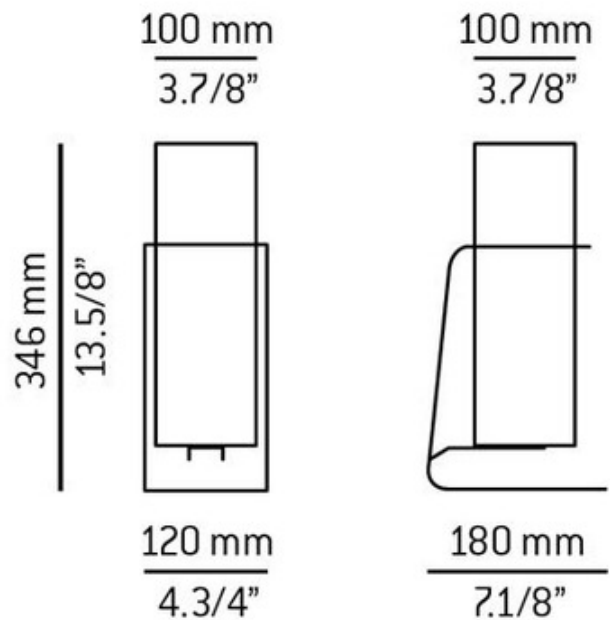

DESIGNER

Dikas Design

BRAND

Estiluz

DESCRIPTION

Tovier table lamp features a White hand-blown cased glass shade and a Brushed Nickel finish. One 100 watt, 120 volt, A19 Medium base incandescent bulb is required, but not included. 4.75 inch width x 13.63 inch height x 7.13 inch depth.

SHADE COLOR	White
BODY FINISH	Brushed Nickel
WATTAGE	72W
DIMMER	Standard 120V
DIMENSIONS	4.75"W x 13.625"H x 7.13"D
BULB NOT INCLUDED	
LAMP	1 x A19/Medium (E26)/72W/120V Incandescent

SPEC #

EST4014

COMPANY