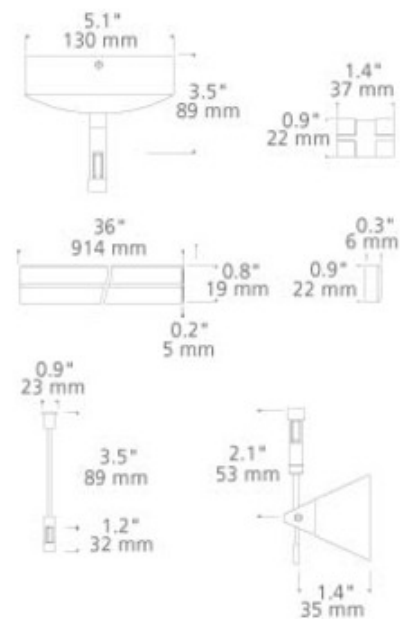

COMPANY	PROJECT	FIXTURE TYPE	APPROVED BY	DATE