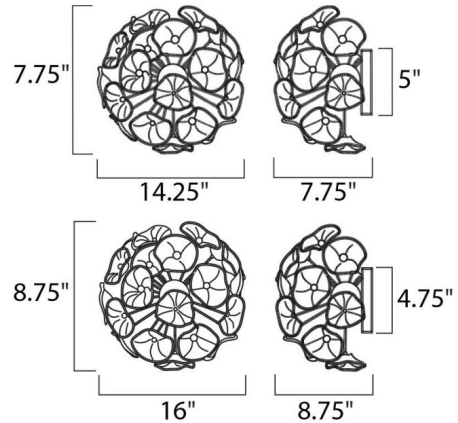

### Specifications

COLOR . . . . . Amber Murano  
BODY FINISH . . . . . N/A  
WATTAGE . . . . . 320W  
DIMMER . . . . . Standard 120V  
DIMENSIONS . . . . . 16.5\"W x 16.5\"H x 9.5\"D  
BULB INCLUDED . . . . . 8 x JCD/G9/40W/120V Krypton Xenon