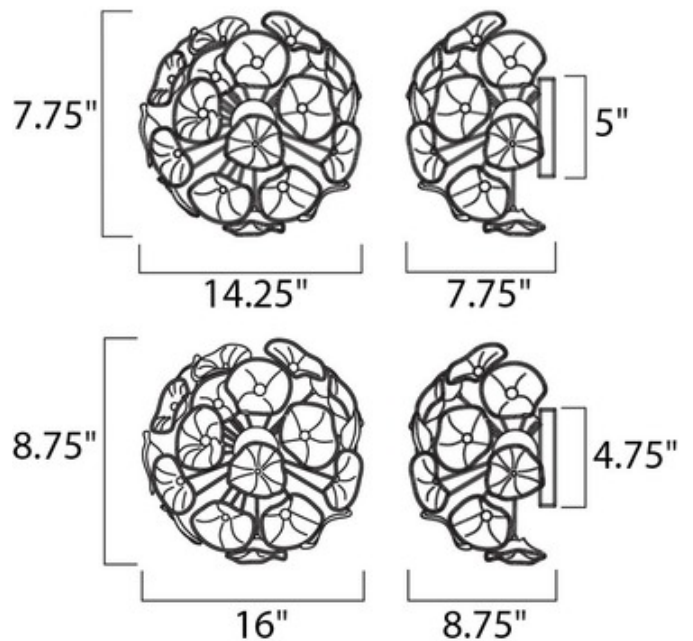

SHADE COLOR	Amber Murano
BODY FINISH	N/A
WATTAGE	320W
DIMMER	Standard 120V
DIMENSIONS	16.5"W x 16.5"H x 9.5"D
BULB INCLUDED	
LAMP	8 x JCD/G9/40W/120V Krypton Xenon

SPEC #

ET245189