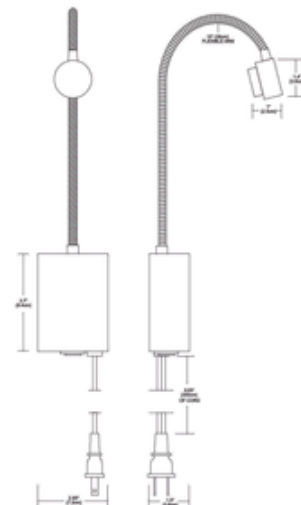

COMPANY	PROJECT	FIXTURE TYPE	APPROVED BY	DATE