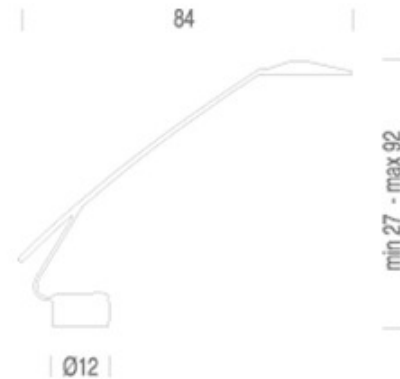

COMPANY

PROJECT

FIXTURE TYPE

APPROVED BY

DATE