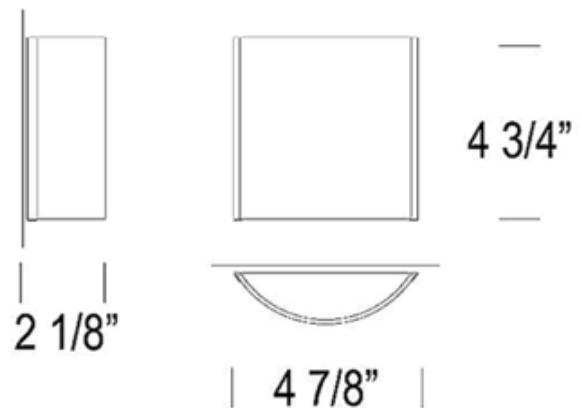

SHADE COLOR	White
BODY FINISH	Brushed Steel
WATTAGE	75W
DIMMER	Standard 120V
DIMENSIONS	4.875"W x 4.75"H x 2.125"D
BULB NOT INCLUDED	
LAMP	1 x JCD/G9/75W/120V Halogen

SPEC # LEU48558

COMPANY

PROJECT

FIXTURE TYPE