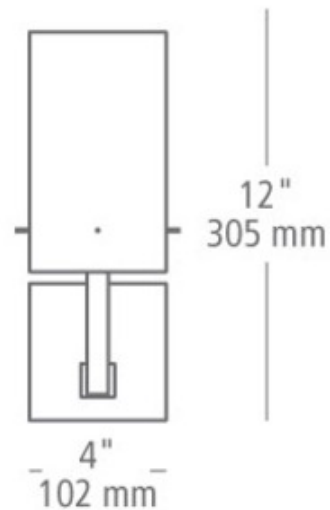

BRAND

LBL Lighting

DESCRIPTION

Casino wall light features a hand blown rectangular tube of opal white cased glass. Finish available in satin nickel. One 60 watt, 120 volt, T4 G9 base halogen bulb is included. General light distribution. ETL listed. 4 inch width x 12 inch height x 6 inch height.

SHADE COLOR	Opal
BODY FINISH	Satin Nickel
WATTAGE	60W
DIMMER	Standard 120V
DIMENSIONS	4"W x 12"H x 6"D
BULB NOT INCLUDED	
LAMP	1 x JCD/G9/60W/120V Halogen

SPEC #

LBL48665

wall projection 6" / 152mm

COMPANY