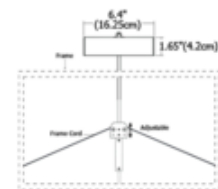

COMPANY	PROJECT	FIXTURE TYPE	APPROVED BY	DATE