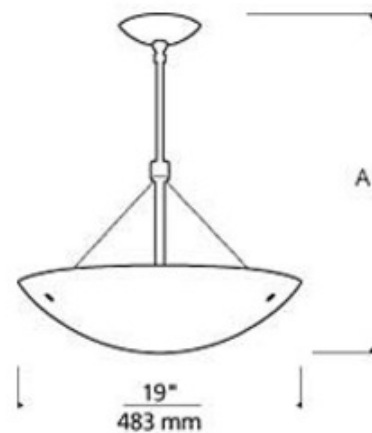

BRAND Visual Comfort Modern

DESCRIPTION

Larkspur Suspension features a slumped glass bowl embedded with soft textured pattern. Glass available in Beach Amber, Sand or Surf White. Finish available in Antique Bronze or Satin Nickel. Features integrated ball joint to accommodate sloped ceilings up to 45 degrees. Available with incandescent or compact fluorescent lamp option. Incandescent includes two 100 watt, 120 volt A19 medium base lamps. Compact fluorescent includes two 27 watt, 120 volt GU24 base compact fluorescent lamps. ETL listed. 19 inch diameter x 14 inch, 24 inch or 36 inch overall length.

SHADE COLOR	Sand
BODY FINISH	Satin Nickel
WATTAGE	144W
DIMMER	Standard 120V
DIMENSIONS	14"L x 19"W
BULB INCLUDED	
LAMP	2 x A19/Medium (E26)/72W/120V Incandescent

SPEC # TLG49928

COMPANY	PROJECT	FIXTURE TYPE	APPROVED BY	DATE