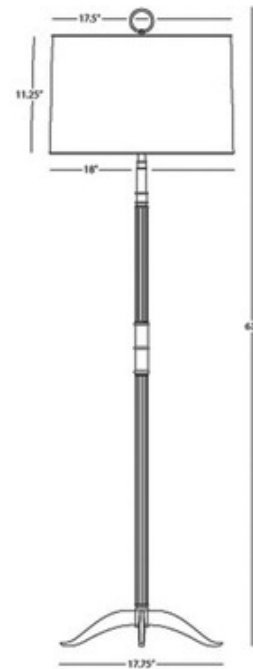

**BRAND**

Robert Abbey

**DESCRIPTION**

Porter Floor Lamp features a Polished Nickel finish with a White inner shade lining. Comes with 12 feet of cord. One 150 watt, 120 volt A19 3-Way type Medium base incandescent bulb is required, but not included. UL listed. 18 inch width x 63 inch height.

<b>SHADE COLOR</b>	N/A
<b>BODY FINISH</b>	Polished Nickel
<b>WATTAGE</b>	150W
<b>DIMMER</b>	Standard 120V
<b>DIMENSIONS</b>	18"W x 63"H
<b>BULB NOT INCLUDED</b>	
<b>LAMP</b>	1 x A19 3-Way/Medium (E26)/150W/120V Incandescent 1 x A19/Medium (E26)/120V LED