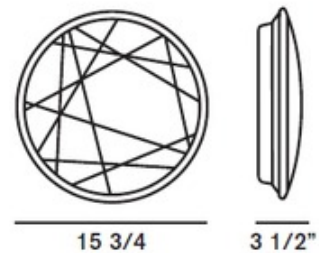

**DESIGNER**

Marc Sadler

**BRAND**

Foscarini

**DESCRIPTION**

See You wall/ceiling mount features a transparent polycarbonate diffuser. The transparent rim can hold a colored filter available in red, orange or blue, all sold separately. Available in a wall version. One 40 watt and (1) 22 watt, 120 volt, T5 2GX13 fluorescent lamps not included. General light distribution. Wet location rated. ADA compliant when used on the wall. Suitable for wet locations. Made in Italy. 15.75 inch diameter x 3.5 inch depth.

<b>SHADE COLOR</b>	Transparent
<b>BODY FINISH</b>	N/A
<b>WATTAGE</b>	62W
<b>DIMMER</b>	Not Dimmable
<b>DIMENSIONS</b>	15.75"W x 15.75"H x 3.5"D
<b>BULB NOT INCLUDED</b>	
<b>LAMP</b>	1 x T5/2GX13/40W/120V Compact Fluorescent 1 x T5/2GX13/22W/120V Compact Fluorescent