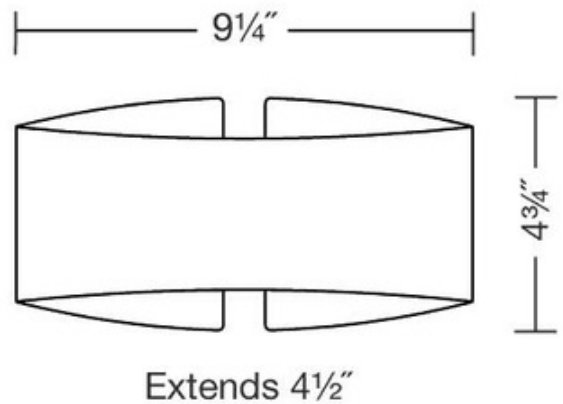

BRAND

Holtkoetter

DESCRIPTION

The Voila Metal Wall Sconce features varying inner and outer surfaces result in an intriguing juxtaposition of light, shadow and color. Frosted glass shield helps provide even lighting and prevent glare. Finish available in Hand Brushed Old Bronze.

SHADE COLOR	N/A
BODY FINISH	Stainless Steel
WATTAGE	75W
DIMMER	Standard 120V
DIMENSIONS	9.25"W x 4.75"H x 4.5"D
BULB INCLUDED	
LAMP	1 x JCD/G9/75W/120V Halogen

SPEC #

HLK51150

COMPANY

PROJECT

FIXTURE TYPE

APPROVED BY