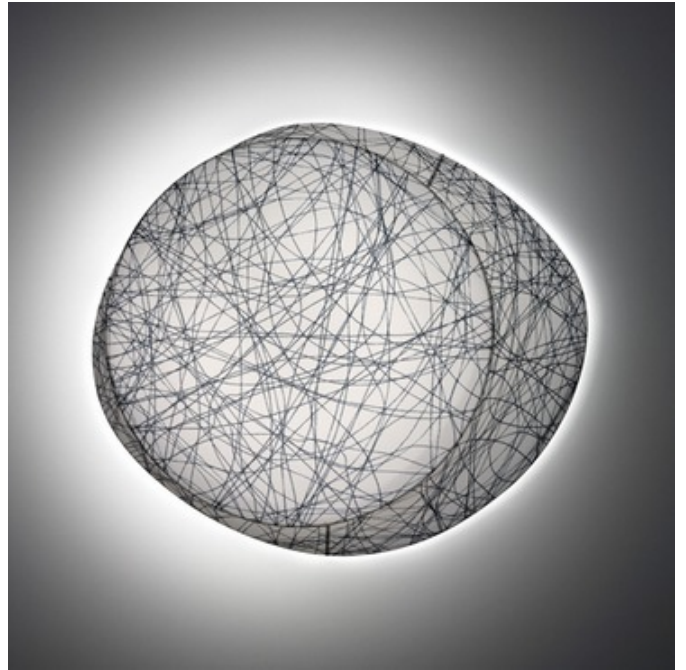

BRAND

Foscarini

DESCRIPTION

The Wagashi Grande Sconce has a fireproof fabric diffuser with photographic images from Foscarini. Diffuser available in orange, black, white and Aluminum. Wagashi has a metallic structure covered in fabric printed using a sublimation process. It illuminates completely and guarantees uniform, optimal lighting. One 40 watt, 120 volt, 2GX13 T5 circline lamp not included. General light distribution. 39.38 inch width X 34.25 inch height X 7.88 inch length.

SHADE COLOR	N/A
BODY FINISH	Aluminum
WATTAGE	40W
DIMMER	N/A
DIMENSIONS	7.88"L x 39.38"W x 34.25"H
BULB NOT INCLUDED	
LAMP	1 x T5CIRC/2GX13/40W/120V Fluorescent

SPEC #

FOS51152

COMPANY

PROJECT

FIXTURE TYPE

APPROVED BY