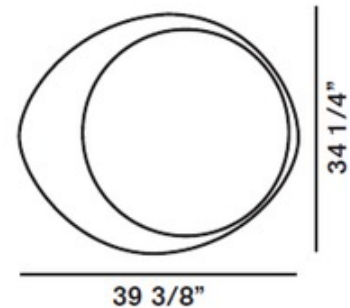

BRAND

Foscarini

DESCRIPTION

The Wagashi Grande Sconce has a fireproof fabric diffuser with photographic images from Foscarini. Diffuser available in orange, black, white and Aluminum. Wagashi has a metallic structure covered in fabric printed using a sublimation process. It illuminates completely and guarantees uniform, optimal lighting. One 40 watt, 120 volt, 2GX13 T5 circline lamp not included. General light distribution. 39.38 inch width X 34.25 inch height X 7.88 inch length.

SHADE COLOR	N/A
BODY FINISH	Aluminum
WATTAGE	40W
DIMMER	N/A
DIMENSIONS	7.88"L x 39.38"W x 34.25"H
BULB NOT INCLUDED	
LAMP	1 x T5CIRC/2GX13/40W/120V Fluorescent

SPEC #

FOS51152

COMPANY

PROJECT

FIXTURE TYPE

APPROVED BY