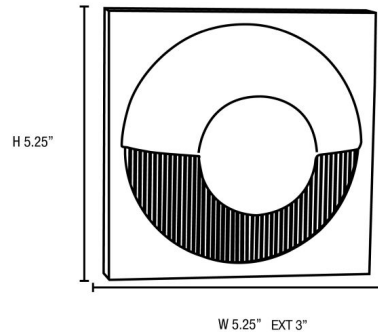

Description

Zyxx 23061 Outdoor Wall Washer features a frost glass diffuser and Satin or Bronze finish. One 3.5 watt, 120 volt 3000K LED module is included, 140 lumens, 85 CRI. 5.25 inch width x 5.25 inch height x 3 inch depth. ADA compliant. CETL listed for wet locations.

Specifications

COLOR	Frost
BODY FINISH	Satin
WATTAGE	3W
DIMMER	Not Dimmable
DIMENSIONS	5.25"W x 5.25"H x 3"D
BULB INCLUDED	1 x LED/3W/120V LED

Technical Information

COLOR RENDERING	85 CRI
LAMP COLOR	3000K
LUMENS/WATT	46.67
LUMINOUS FLUX	140 lumens