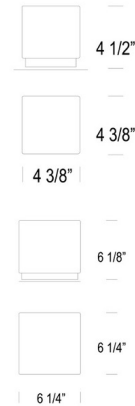

Lightology

lightology.com
866-954-4489
07-11-26

Project: _____

Company: _____

Location: _____ Fixture Type: _____

SPEC #: **LEU5166**

Approved On: _____ Approved By: _____

Cubi Zero Table Lamp

Specifications

COLOR White
BODY FINISH Gray
WATTAGE 40W
DIMMER Standard 120V
DIMENSIONS 4.38"W x 4.38"H
BULB NOT INCLUDED 1 x JCD/G9/40W/120V Halogen
COUNTRY OF ORIGIN Italy

Notes: